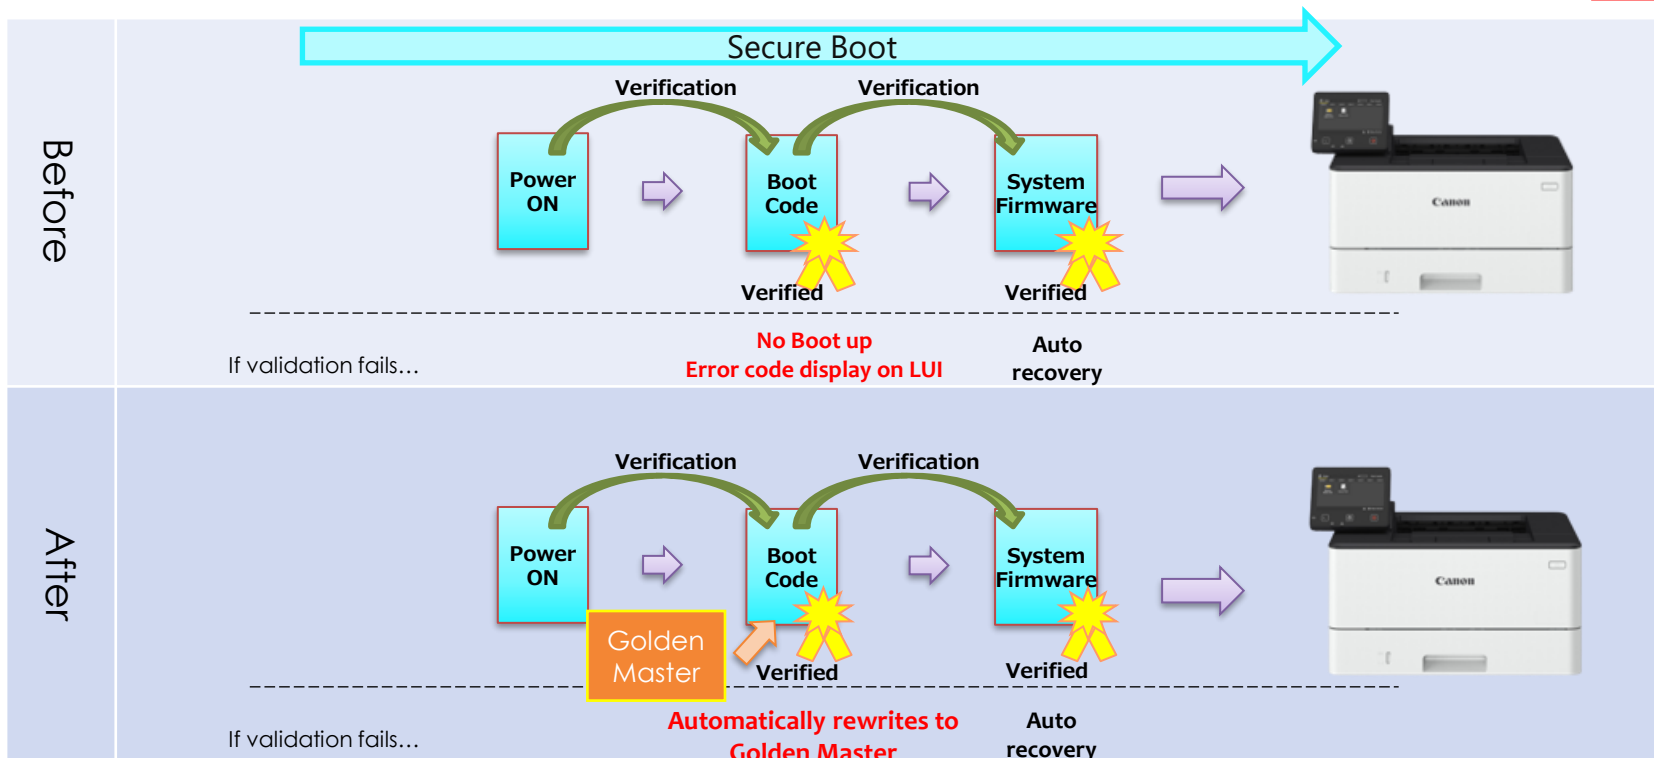

***Applicable to the MF1333, LBP1333, MF1440 & LBP1440 Models.

Note: Security highlights vary by model.

Verify System at Startup for imageCLASS X

* Compatible with MF1538C, LBP1127C, MF1643i II, MF1643iF II, MF1333C, LBP1333C,

Verify System at Startup - Automatic Recovery

iC X LBP1800
Series, MF1440 &
LBP1440 Models
Only

Enhancement to Verify System at Startup

*Firmware app does not have a golden copy but is constantly monitored to prevent rewriting due to McAfee Embedded Control.