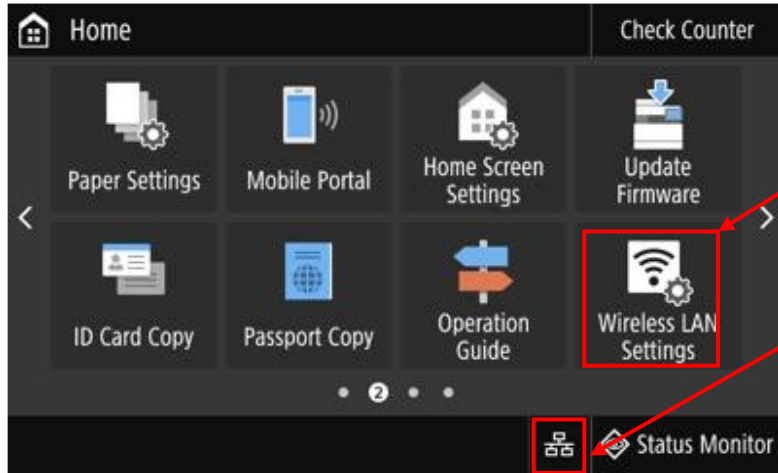

Enhanced Wi-Fi Setup – 5” Color Touch Screen

Connecting to Wi-Fi* can now be completed in 4 easy steps. What used to take 11 steps from the setting menu can now be completed with 4 steps.

1. Press Wireless Lan Button
2. Select Network
3. Enter Encryption Key/Password
4. **4. Finalize**

* Wi-Fi is a registered trademark of the Wi-Fi Alliance.

Note: Compatible with MF1440, LBP1440, MF1643i II, MF1643iF II, LBP1800 Series, MF1333C