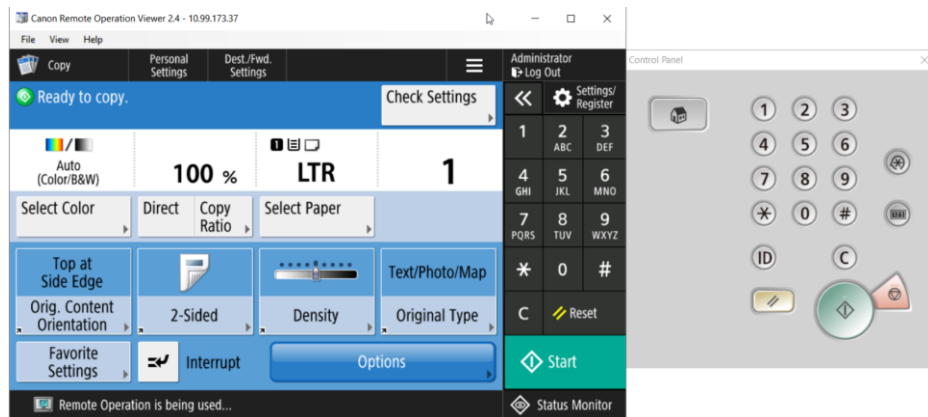

Remote Operation with Canon Print Business App

MF1538,
MF1333,
LBP1333C,
MF1440
LBP1440
ONLY

✓ Print   ✓ Copy   ✓ Scan

Remotely Operate from your PC or mobile device*.

* Via Canon PRINT Business App

Canon