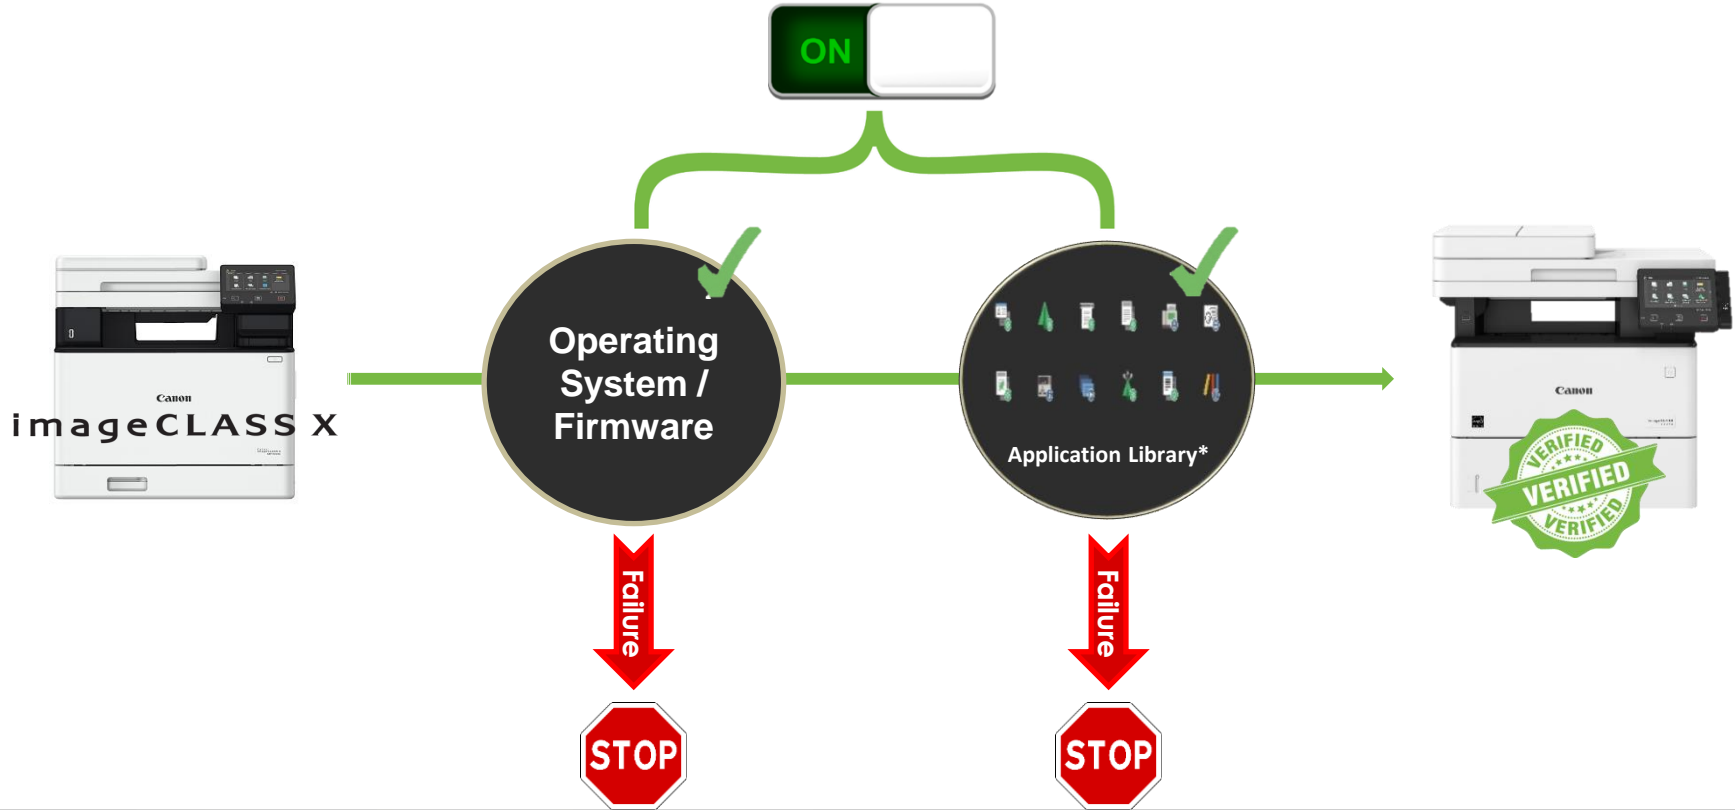

Verify System at Startup for imageCLASS X

* Compatible with MF1538C, LBP1127C, MF1643i II, MF1643iF II, MF1333C, LBP1333C,