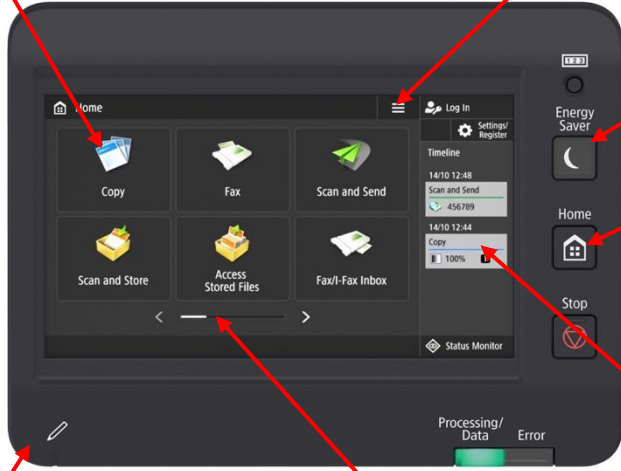

7" TFT LCD WVGA Color Touch Panel

Home Screen
Touch Screen

Display Settings Icon
Collapsed Menu Icon

Energy Saver Button

Home Button

Timeline

Allows you to easily access your most recent jobs or functions (Copy, Scan and Send, and Access Stored Files).

Stylus Pen

Can use directly on display for easier navigation.*

Flick and Pinch

Similar to a smartphone, all operations can be carried out with simple gestures

Leverage Similar Features of imageRUNNER ADVANCE DX UI:

- ✓ Flick and pinch actions
- ✓ Function shortcuts are displayed along the top of the screen.
- ✓ Main Menu and Quick Menu screens are merged into a Home Screen.
- ✓ Timeline feature is available.
- ✓ The Home Screen design allows for several pages and buttons.
- ✓ Remote Operation**

* Stylus Pen appears behind bottom left of control panel when facing device
** Via Remote Operation Kit on PC or Canon Print Business App on mobile device