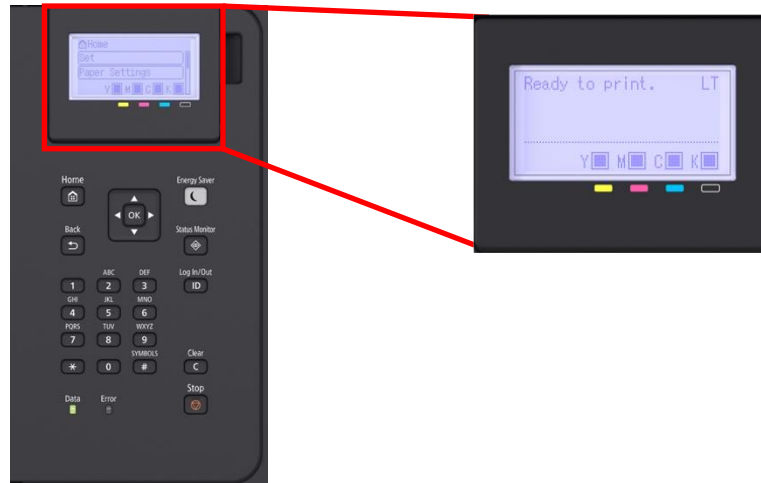

7" Color Touch Panel

- Color imageCLASS X MF1538C

5-Line LCD

Intuitive 5-Line LCD screen with keypad leverage arrow keys and tilting capability to navigate the menu seamlessly and customize the settings to access the features you use most.