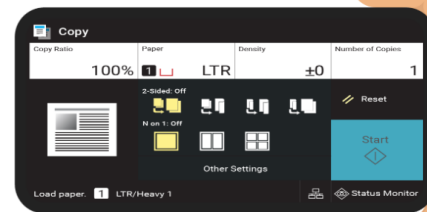

Remote Operation with Canon Print Business App

MF1538,
MF1333,
LBP1333C,
MF1440
LBP1440
ONLY

✓ Print   ✓ Copy   ✓ Scan

Remotely Operate from your PC or mobile device*.

* Via Canon PRINT Business App

Canon