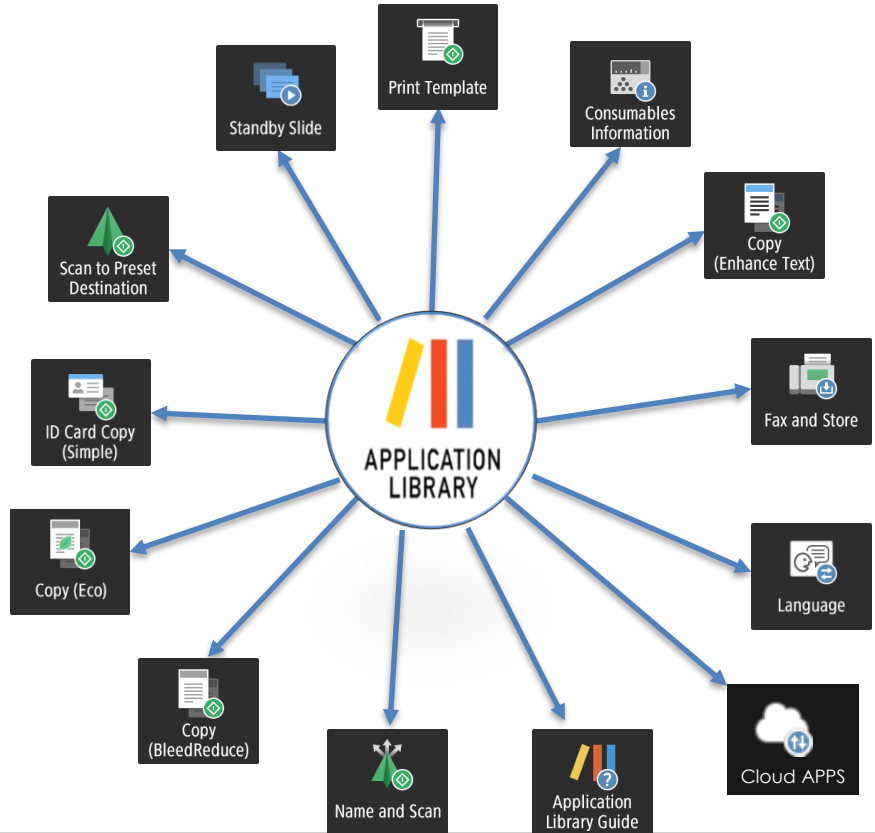

7" Color Touch Panel

- Color imageCLASS X MF1538C

5-Line LCD

Intuitive 5-Line LCD screen with keypad leverage arrow keys and tilting capability to navigate the menu seamlessly and customize the settings to access the features you use most.

Application Library Features – 5" Color Touch Screen

Make it easier to navigate with customizable one-touch buttons

Note: Application Library is only available on devices with 5" Color Touch Screen. Application features vary on device. Users must register to use these features.