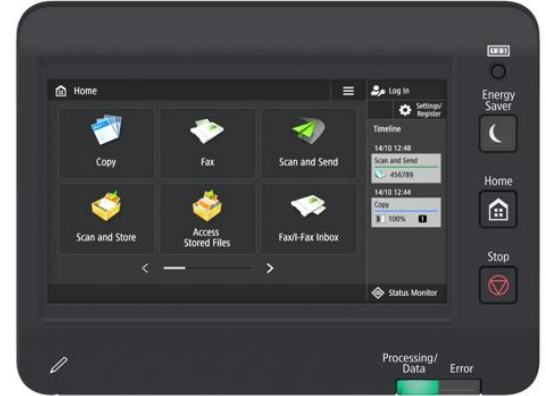

Productive

- Compact footprint
- Single-pass double-sided scan***
- Fast double sided print
- Color Touch Screen on select models

Office

Remote/Home Office

*Optional

** Available on the MF1538C and LBP1800 Series

*** Available on multifunction models only

imageCLASS X Top Features

imageCLASS X Intuitive User Interfaces

5-Line LCD

- Color imageCLASS X LBP1538C
- imageCLASS LBP1800 X Series

5" Color Touch

- Color imageCLASS X LBP1127C
- Color imageCLASS X MF1333C
- Color imageCLASS X LBP1333C
- imageCLASS X MF1440
- imageCLASS X LBP1440
- imageCLASS X MF1643 II Series

7" Color Touch Panel

- Color imageCLASS X MF1538C

5-Line LCD

Intuitive 5-Line LCD screen with keypad leverage arrow keys and tilting capability to navigate the menu seamlessly and customize the settings to access the features you use most.

Application Library Features – 5" Color Touch Screen

Make it easier to navigate with customizable one-touch buttons

Note: Application Library is only available on devices with 5" Color Touch Screen. Application features vary on device. Users must register to use these features.