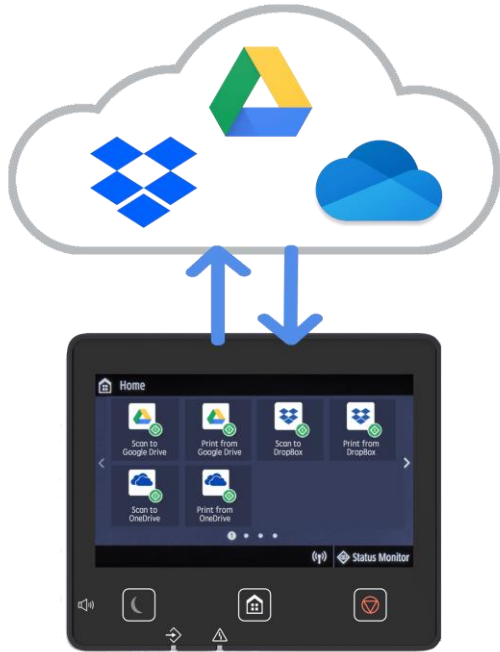

Application Library Features – 5" Color Touch Screen

Make it easier to navigate with customizable one-touch buttons

Note: Application Library is only available on devices with 5" Color Touch Screen. Application features vary on device. Users must register to use these features.

Application Library & Cloud Storage Support – 5” Color Touch Screen

Scan or Print directly from the RUI on your compatible* device.

Cloud Storage Support**

- Print and download documents directly from DropBox, Google Drive, or OneDrive.
- Scan an image or document directly into your DropBox, Google Drive, or OneDrive account