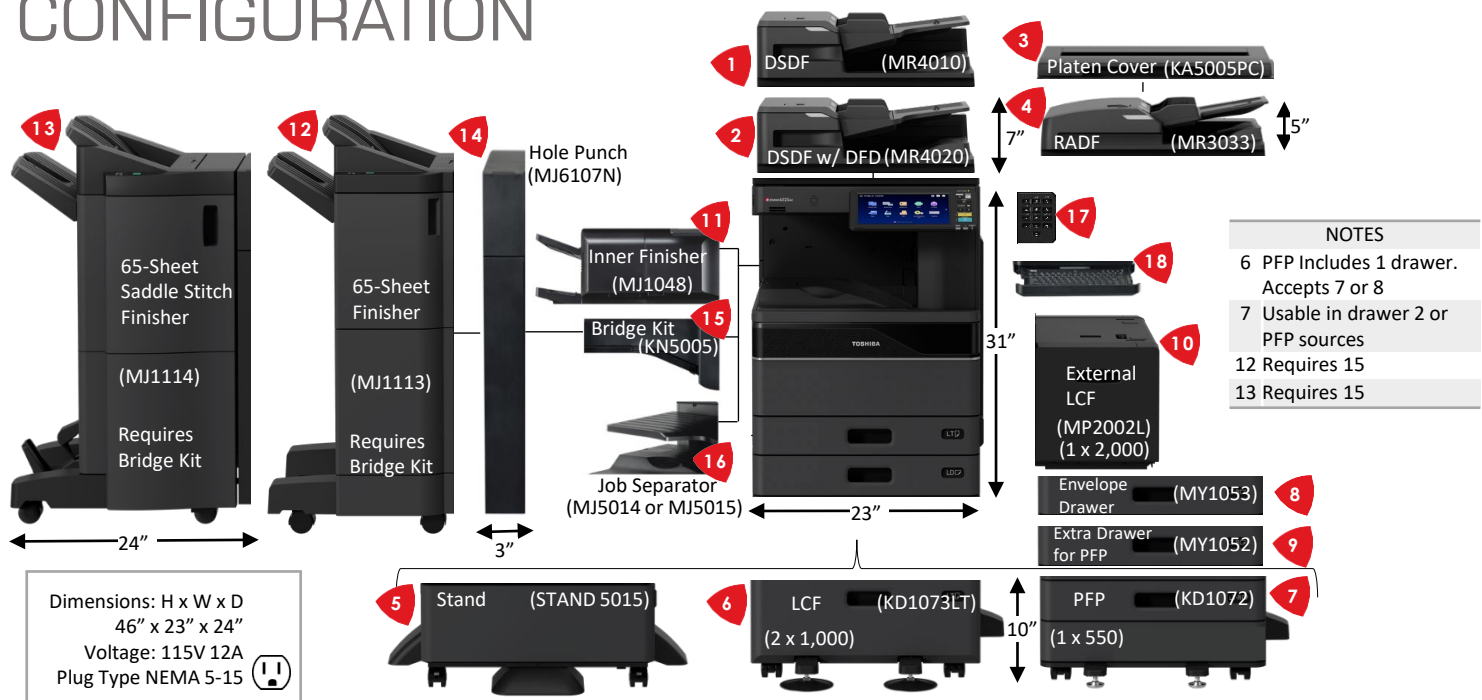

## CONFIGURATION

NOTES	
6	PFP Includes 1 drawer. Accepts 7 or 8
7	Usable in drawer 2 or PFP sources
12	Requires 15
13	Requires 15

Dimensions: H x W x D  
46" x 23" x 24"  
Voltage: 115V 12A  
Plug Type NEMA 5-15

### Document Feeder & Platen Cover

1	DSDF	MR4010
2	DSDF w/ DFD	MR4020
3	Platen Cover	KA5005PC
4	RADF	MR3033

### Paper Options & Stand

5	Stand	STAND5015
6	Large Capacity Feeder	KD1073LT
7	Paper Feed Pedestal	KD1072
8	Envelope Cassette	MY1053
9	Drawer Module	MY1052
10	External LCF	MP2002L

### Security Options

	Security SSD (512GB) +128GB Std.	GE1280
	FIPS HDD (320GB)	GE1260
	IP Sec Enabler	GP1080NODE
	Card Reader Holder	GR1320