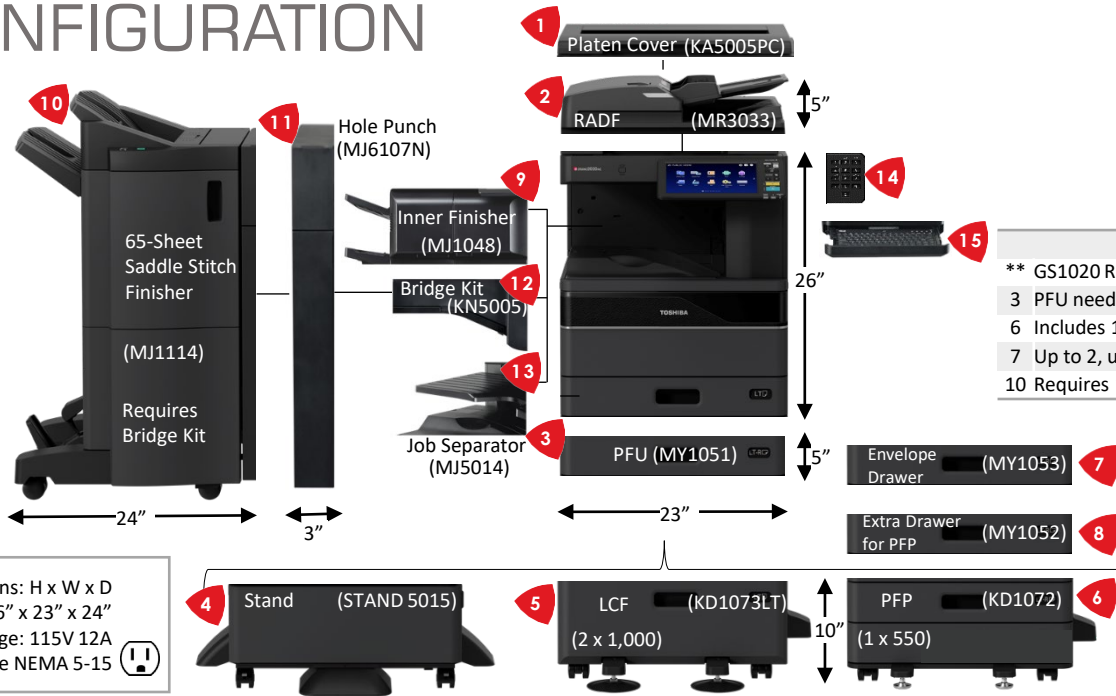

CONFIGURATION

Dimensions: H x W x D
46" x 23" x 24"
Voltage: 115V 12A
Plug Type NEMA 5-15

NOTES
 ** GS1020 Required for Many Solutions
 3 PFU needed for 4, 5, 6 or 10
 6 Includes 1 drawer. Accepts 7 or 8
 7 Up to 2, useable in PFP (6) only
 10 Requires 12

Document Feeder & Platen Cover

1	Platen Cover	KA5005PC
2	RADF	MR3033

Paper Options & Stand

3	Paper Feed Unit	MY1051
4	Stand	STAND5015
5	Large Capacity Feeder	KD1073LT
6	Paper Feed Pedestal	KD1072
7	Envelope Cassette	MY1053
8	Drawer Module	MY1052

Fax Options

	Fax Unit (& 2 nd Fax Unit)	GD1370N
	IP Fax (GD1370N not required)	GS1100NODE

Security Options

	Security SSD (512GB) +128GB Std.	GE1280
	FIPS HDD (320GB)	GE1260
	IP Sec Enabler	GP1080NODE
	Hardcopy Security Print	GP1190NODE
	Card Reader Holder	GR1320

Additional Options

14	Panel 10 Key	GR1340
15	Accessory Tray	GR1330
	Bluetooth Keyboard	GR9001
	Work Tray (not shown)	KK5005
	Manual Pocket	KK5008
	Accessible Arm	KK2560
	Harness for Coin Controller	GQ1280N
	Power Filter, 120V/15A	PWRFLTR-S1