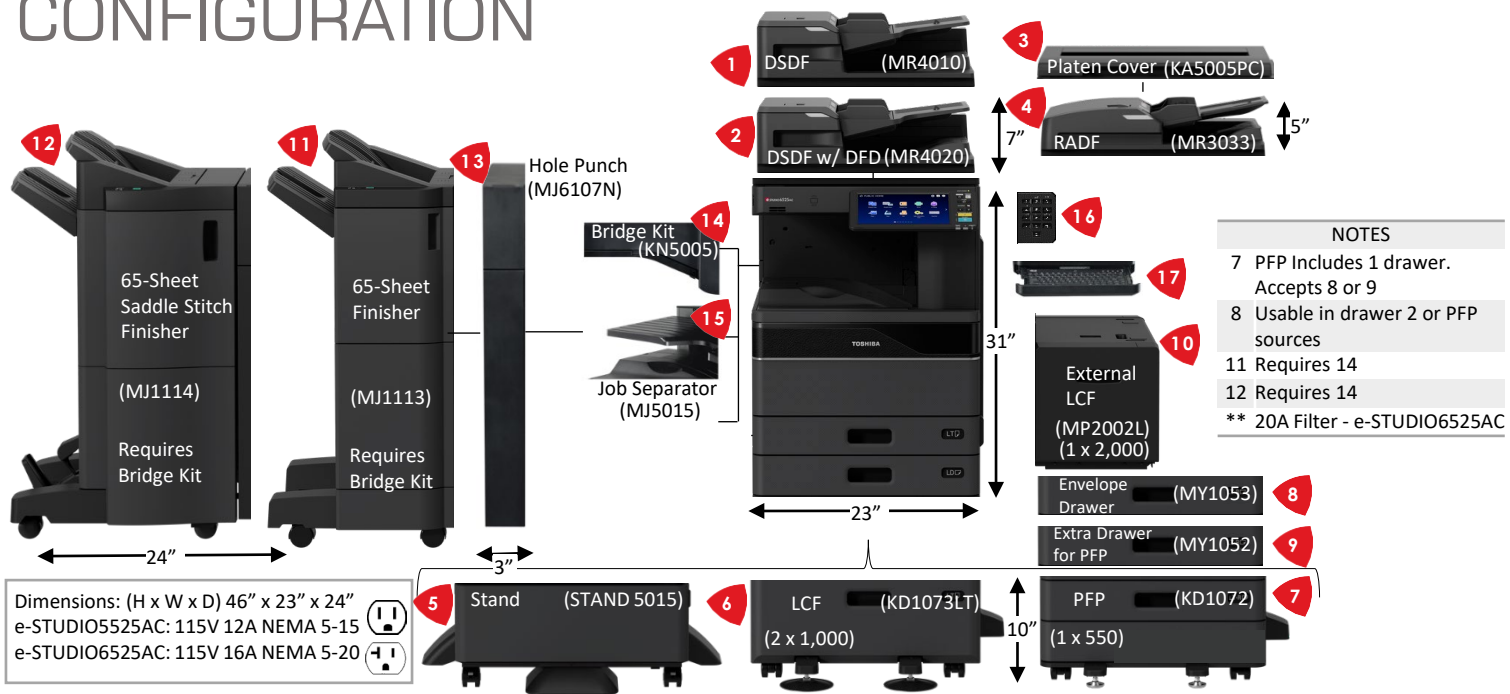

CONFIGURATION

Document Feeder & Platen Cover

1	DSDF	MR4010
2	DSDF w/ DFD	MR4020
3	Platen Cover	KA5005PC
4	RADF	MR3033

Paper Options & Stand

5	Stand	STAND5015
6	Large Capacity Feeder	KD1073LT
7	Paper Feed Pedestal	KD1072
8	Envelope Cassette	MY1053
9	Drawer Module	MY1052
10	External LCF	MP2002L

Finishing Options

11	65-Sheet Console Finisher	MJ1113
12	65-Sheet Saddle Stitch Finisher	MJ1114
13	Hole Punch for MJ1113/MJ1114	MJ6107N
14	Bridge Kit	KN5005
15	Job Separator	MJ5015

Fax Options

	Fax Unit (& 2 nd Fax Unit)	GD1370N
	IP Fax (GD1370N not required)	GS1100NODE

Security Options

	Security SSD (512GB) +128GB Std.	GE1280
	FIPS SSD (512GB) +128GB Std.	GE1350
	IP Sec Enabler	GP1080NODE
	Hardcopy Security Print	GP1190NODE
	Card Reader Holder	GR1320

Network / Connectivity Options

Additional Options

16	Panel 10 Key	GR1340
17	Accessory Tray	GR1330
	Bluetooth Keyboard	GR9001
	Work Tray (not shown)	KK5005
	Manual Pocket	KK5008
	Accessible Arm	KK2560
	Harness for Coin Controller	GQ1280N
	Power Filter, 120V/15A	W1500-15-120
**	Power Filter, 120V/20A	W2000-20-120