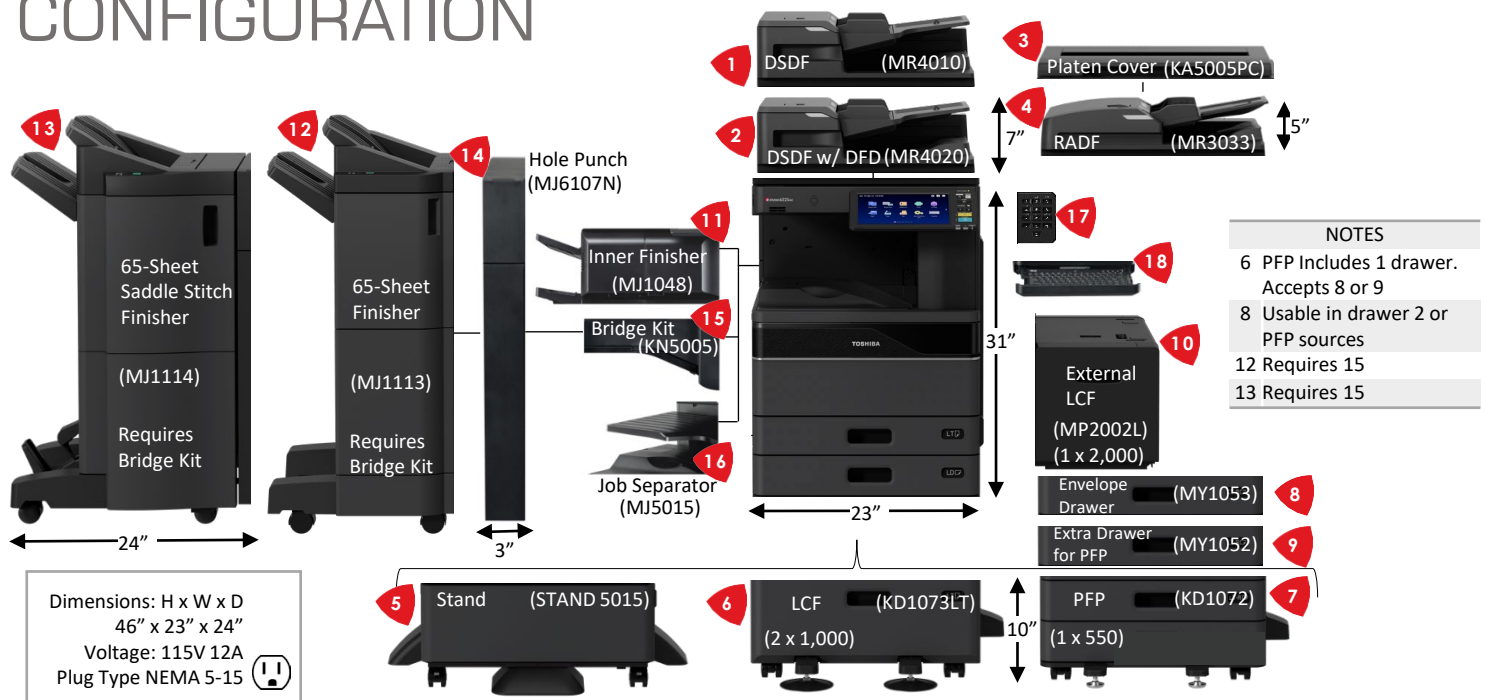

## CONFIGURATION

NOTES	
6	PFP Includes 1 drawer. Accepts 8 or 9
8	Usable in drawer 2 or PFP sources
12	Requires 15
13	Requires 15

Dimensions: H x W x D  
46" x 23" x 24"  
Voltage: 115V 12A  
Plug Type NEMA 5-15

### Document Feeder & Platen Cover

1	DSDF	MR4010
2	DSDF w/ DFD	MR4020
3	Platen Cover	KA5005PC
4	RADF	MR3033

### Security Options

	Security SSD (512GB) +128GB Std.	GE1280
	FIPS SSD (512GB) +128GB Std.	GE1350
	IP Sec Enabler	GP1080NODE
	Hardcopy Security Print	GP1190NODE
	Card Reader Holder	GR1320